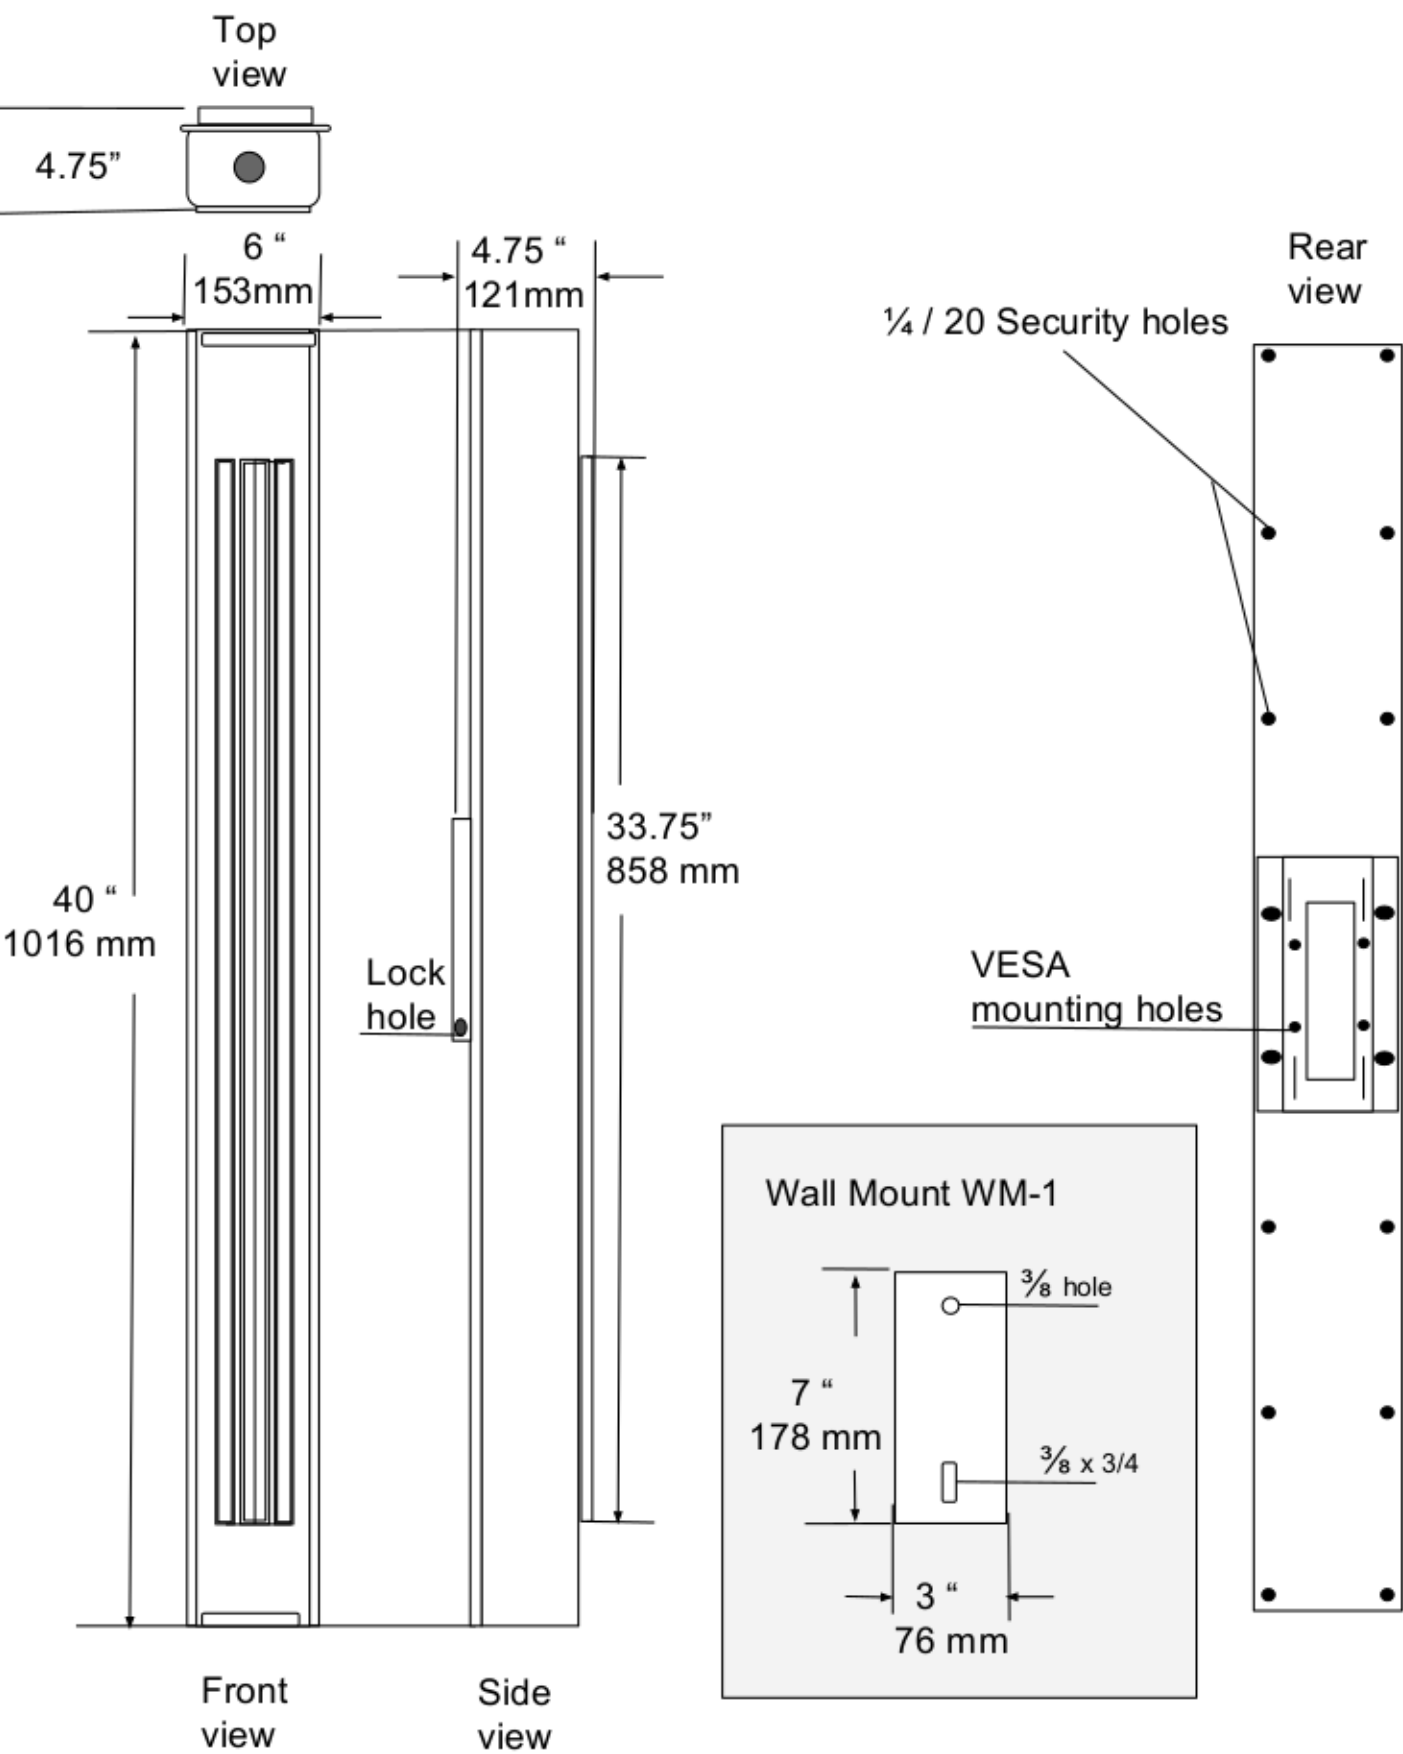

# Althar ULD Pro Transducer Specs.

(~ 40.25 " x 6.0" x 4.75", 16 Pounds)

Mounting plate may be affixed to any of the sets of security holes in the rear of the cabinet to meet differing installation requirements.